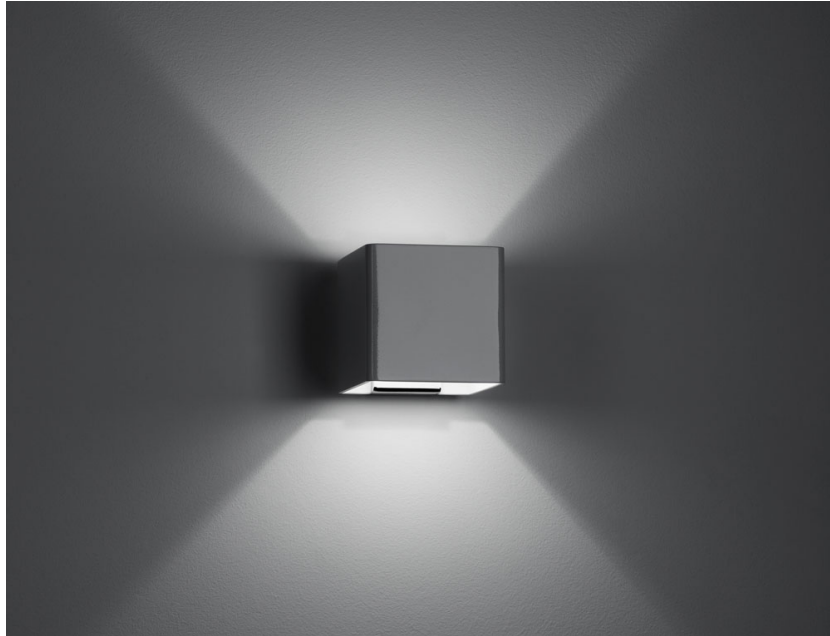

## BIJOU

### D75D1501

Prospero Rasulo

#### Description

Wall lamp with white painted metal structures.