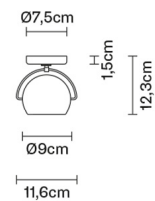

BELUGA WHITE

D57G2701

Marc Sadler

Description

Wall/ceiling lamp with polished chrome-plated structure. Adjustable polished white blown glass diffuser.

Dimensions

Voltage

220-240V

Weight

Net: 0.93 kg
Gross: 1 kg

Packaging

Volume: 0.004 m³
Number of boxes: 1

Specs

Material

Glass - Metal

Available diffuser colours