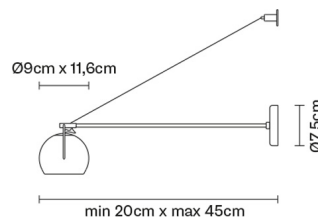

**BELUGA WHITE**

**D57D0701**

Marc Sadler

**Description**

Wall lamp with polished chrome-plated structure. Adjustable polished white blown glass diffuser.

**Dimensions**

**Voltage**

220-240V

**Weight**

Net: 0.97 kg  
Gross: 1.97 kg

**Packaging**

Volume: 0.01 m<sup>3</sup>  
Number of boxes: 1

**Specs**

IP20

**Material**

Glass - Metal