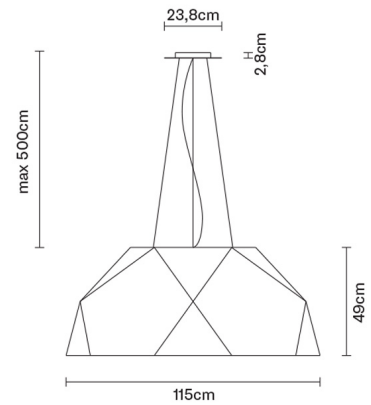

CRIO

D81A1348

Gio Minelli

Description

Pendant lamp with aluminium cover, coupled with dark natural wood foil. Diffuser in opaline PMMA.

Dimensions

Voltage

220-240V

Dimmable LED

DALI - PUSH

Material

Aluminium - Wood

Light source and alternative bulbs

LED 5x27.8W-120°
WHITE 3000K
16650lm Cri >80

Available diffuser colours

- White
- Dark wood colour
- Light wood colour

Energetic class A++

Included accessories

LED
Dimmable electronic driver

Weight

Net: 21.36 kg
Gross: 38.32 kg

Packaging

Volume: 1.016 m³
Number of boxes: 1

Specs