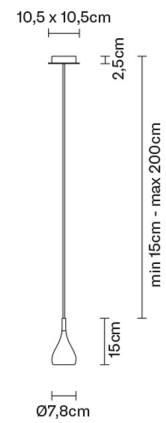

BIJOU

D75A0115

Prospero Rasulo

Description

Pendant lamp with polished chrome-plated metal structure.

Dimensions

Voltage

220-240V

Socket

1xGU10

Light source and alternative bulbs

cod. A11101C20

cod. A11105C01

GU10 1x50W
HAGS/UB

GU10 1x7,2W

Energetic class D

Weight

Net: 0.63 kg
Gross: 0.72 kg

Packaging

Volume: 0.007 m³
Number of boxes: 1

Specs

IP20