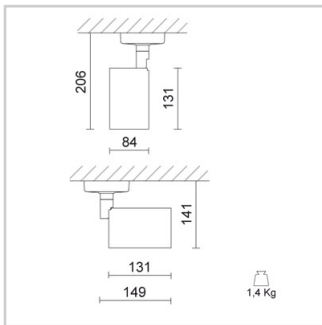

Product code	Colour
742-121-21	Mat white, on demand
742-121-16	Black, on demand
742-121-52	Silver, on demand

General Specifications

Product type	: Spotlights
Mounting type	: Ceiling - surface, Wall - surface
Description	: Perfetto 230 is a compact spotlight with base, equipped with main voltage COB LED. It is dimmable on the mains (230V). It can rotate up to 355° with respect to the vertical axis and pivot up to 90° upwards.
Indoor/outdoor lights	: Indoor
Applications	: Museums, Retail, Shopping centres, Showrooms

Lighting specifications

Average lamp life (h)	: 50.000
Lamp description	: LED 2000lm 19W 3000K
Nominal lumens on thermal regime	: 2000
Efficiency L.O.R. (%)	: 89
Delivered lumens (lm)	: 1780
Lamp wattage (W)	: 19
Color temperature (K)	: 3000

Physical Specifications

Body	: Die-cast aluminium
Finishes	: Polyester painted
Reflector	: Mirror-metallized thermoplastic material
Thermal Dissipation	: Passive

Electrical Specifications

Glow wire (°C)	: 850
Voltage (V)	: 220/240
Frequency (Hz)	: 50/60

Weight and Dimensions

Shape	: Cylindrical
Length (mm)	: 131
Height (mm)	: 206
Weight (Kg)	: 1.4

Optical Specifications

Light distribution	: Symmetric
Light emission	: Direct
Light beam	: 38°
Horizontal orientation	: 350°
Note	: Honeycomb code 28-3959-30, pink tempered glass for food applications code 28-3958-58, closing screen cod. 28-3958-58 to be used only together with snoot code 28-3957-30. 20°, 60° (mirror metallized), 70° (white) optics are available on demand.

Unified Glare Rating (U.G.R.)	: <19