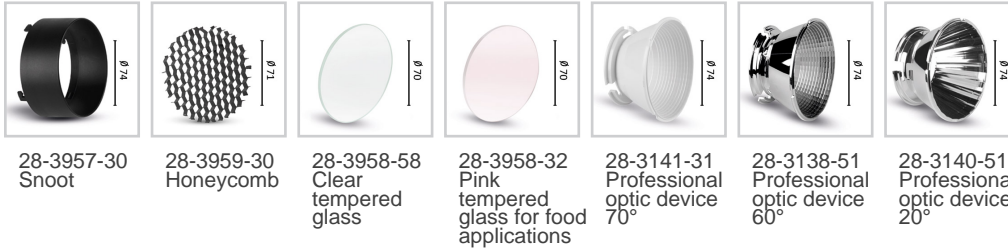

Accessories