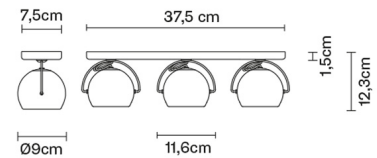

BELUGA COLOUR

D57G2541

Marc Sadler

Dimensions

Description

Wall/ceiling lamp with adjustable varnished crystal copper ainted diffusers. Polished chrome-plated metal structure.

Voltage

220-240V

Bulb

Weight

Net: 2.95 kg
Gross: 2.95 kg

Packaging

Volume: 0.014 m³
Number of boxes: 1

Specs

IP20

In the same family