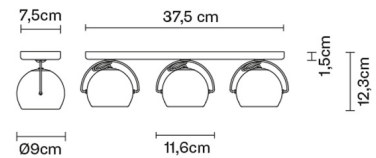

BELUGA COLOUR

D57G2543

Marc Sadler

Dimensions

Description

Wall/ceiling lamp with adjustable varnished crystal green painted diffusers. Polished chrome-plated metal structure.

Voltage

220-240V

Bulb

Weight

Net: 2.95 kg
Gross: 2.95 kg

Packaging

Volume: 0.014 m³
Number of boxes: 1

Specs

IP20

In the same family