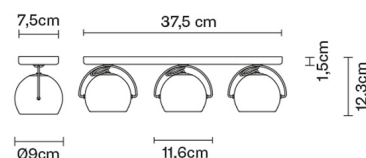

BELUGA COLOUR

D57G2531

Marc Sadler

Dimensions

Description

Wall/ceiling lamp with adjustable varnished crystal blue painted diffusers. Polished chrome-plated metal structure.

Voltage

220-240V

Bulb

Weight

Net: 2.95 kg
Gross: 2.95 kg

Packaging

Volume: 0.014 m³
Number of boxes: 1

Specs

IP20

In the same family