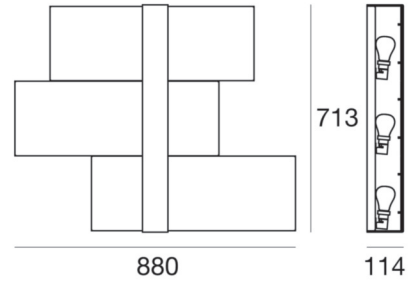

Ceiling Lights | 220-240 V | 3xE27
90231

Technical data	
Installation position	Wall lights - Ceiling
Installation environment	Indoor
Lamp cap	3 x E27 Max 57W
Frequency	50-60 Hz
Optics	General Lighting
Light emission direction	frontal
Safety class	1
IP	IP20
Glow wire test	850°
Direct mounting on normally flammable surfaces	Yes
CE	Yes
ETL	No
Fire Rated (BS 476 PT21 compliant)	No
Induction	No
Emergency mode	No
Motion sensor	No
Directional	No
Tilting	No
Walk-over	No
Drive-over	No
Cable included	No
Resin potting	No
Type of light emission	Double emission
Net weight	6.170 Kg

The device body is made of wood and features a walnut wood finish; the diffuser is made of glass with a silk-screening treatment; the mounting frame is made of iron, with a white finish, processed by means of coating. The ingress protection degree is IP20; the total weight is of 6.170 kg.