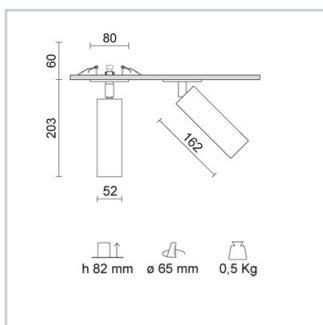

**Physical Specifications**

Body	: Die-cast aluminium
Finishes	: Polyester painted
Reflector	: Mirror-metallized thermoplastic material
Thermal Dissipation	: Passive

**Electrical Specifications**

Glow wire (°C)	: 850
Driver	: Separate item
Driver mounting	: Remote

**Weight and Dimensions**

Shape	: Cylindrical
Length (mm)	: 162
Width (mm)	: 52
Cutout Diameter (mm)	: 65
Recessed depth (mm)	: 82
Weight (Kg)	: 0.5

**Optical Specifications**

Light distribution	: Symmetric
Light emission	: Direct
Light beam	: 30°
Horizontal orientation	: 350°
Note	: Honeycomb code 28-4022-30 to be used only together with screen code 28-3905-47. 24°, 45° (mirror metallized) optics are available on demand.
Unified Glare Rating (U.G.R.)	: <11