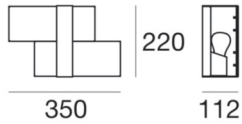

Wall Lights | 220-240 V | 1xE27  
**90222**

| Technical data                                 |                       |
|--|-----------------------|
| Installation position                          | Wall lights - Ceiling |
| Installation environment                       | Indoor                |
| Lamp cap                                       | 1 x E27 Max 57W       |
| Frequency                                      | 50-60 Hz              |
| Optics   | General Lighting      |
| Light emission direction                       | frontal               |
| Safety class                                   | 1                     |
| IP   | IP20                  |
| Glow wire test                                 | 850°                  |
| Direct mounting on normally flammable surfaces | Yes                   |
| CE   | Yes                   |
| ETL  | No                    |
| Fire Rated (BS 476 PT21 compliant)             | No                    |
| Induction                                      | No                    |
| Emergency mode                                 | No                    |
| Motion sensor                                  | No                    |
| Directional                                    | No                    |
| Tilting  | No                    |
| Walk-over                                      | No                    |
| Drive-over                                     | No                    |
| Cable included                                 | No                    |
| Resin potting                                  | No                    |
| Type of light emission                         | Double emission       |
| Net weight                                     | 1.295 Kg              |