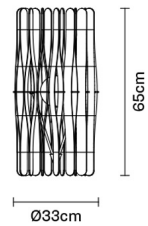

STICK

F23B0169

Matali Crasset

Dimensions

Description

For this table lamp the light is discreetly diffused from a frame decorated with laths of Ayous wood.

Voltage

220-240V

Pendant

Pendant

Floor

Floor

Weight

Net: 1.01 kg
Gross: 1.01 kg

Packaging

Volume: 0.089 m³
Number of boxes: 1