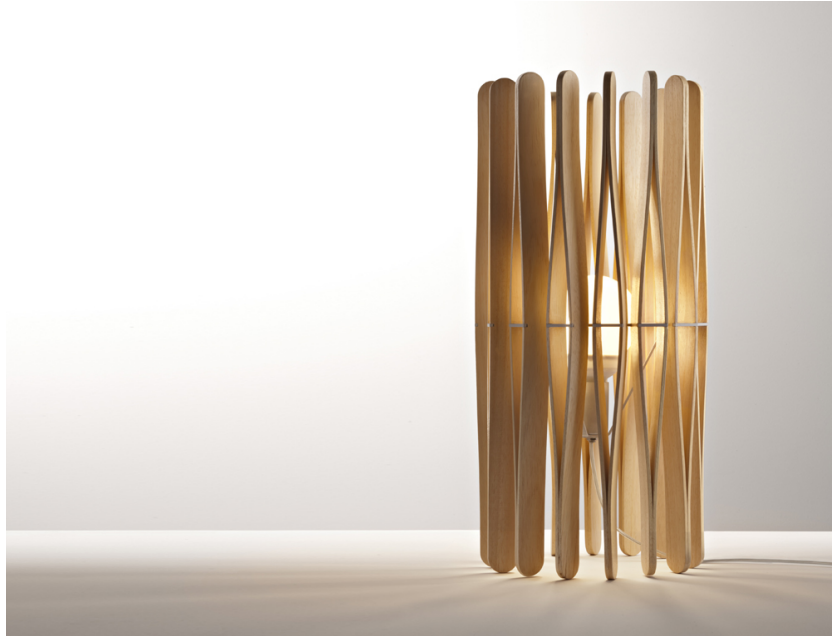

STICK

F23B0169

Matali Crasset

Dimensions

Description

For this table lamp the light is discreetly diffused from a frame decorated with laths of Ayous wood.

Voltage

220-240V

Socket

1xE27

Material

Wood - Metal

Light source and alternative bulbs

cod. A10231C01

E27 1x24W

Available diffuser colours

■ Light wood colour

Energetic class A+

Available structure colours

■ Anodized

Included accessories

Bulb

In the same family

Pendant