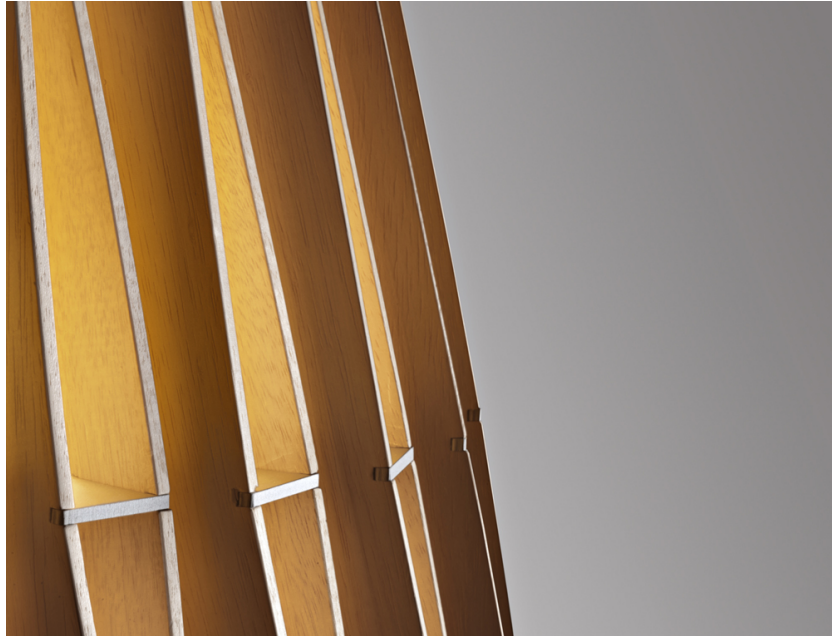

**STICK**

**F23C0669**

*Matali Crasset*

**Description**

For this floor lamp the light is discreetly diffused from a frame decorated with laths of Ayous wood. Structure and stem in powderpainted metal, or structure in powder-painted metal with stem in Toulipier wood.