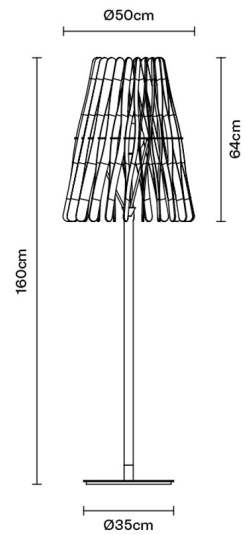

**STICK**

**F23C0669**

*Matali Crasset*

**Description**

For this floor lamp the light is discreetly diffused from a frame decorated with laths of Ayous wood. Structure and stem in powderpainted metal, or structure in powder-painted metal with stem in Toulipier wood.

Energetic class A++

**Included accessories**

LED  
Electronic driver

**Weight**

Net: 8.93 kg  
Gross: 8.93 kg

**Packaging**

Volume: 0.447 m³  
Number of boxes: 2

**Specs**

IP20

**Dimensions**

**Material**

Wood - Metal

**Available diffuser colours**

Light wood colour

**Available structure colours**

Anodized