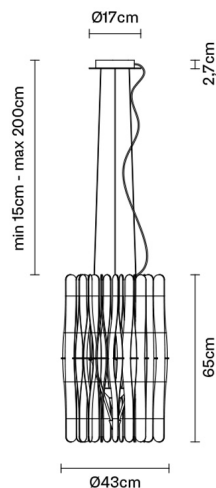

STICK

F23A0269

Matali Crasset

Description

Pendant lamp whose light is discreetly diffused from a frame decorated with laths of Ayous wood. Structure and stem in powderpainted metal, or structure in powder-painted metal with stem in Toulipier wood.

Included accessories

Bulb

Weight

Net: 2.33 kg
Gross: 2.44 kg

Packaging

Volume: 0.139 m³
Number of boxes: 2

Specs

IP20

Dimensions

Material

Wood - Metal

Available diffuser colours

Light wood colour

Available structure colours

Anodized

In the same family