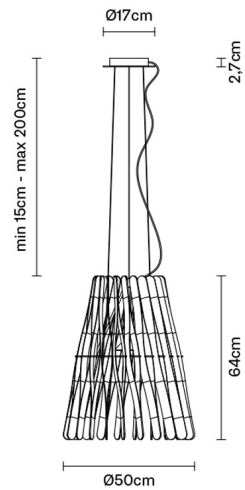

STICK

F23A0869

Matali Crasset

Description

Pendant lamp whose light is discreetly diffused from a frame decorated with laths of Ayous wood. Structure and stem in powderpainted metal, or structure in powder-painted metal with stem in Toulipier wood.

Dimensions

Voltage

220-240V

Dimmable LED

TRIAC

Light source and alternative bulbs

LED 1x8.7W-120°
WHITE 3000K
800lm Cri >80

LED 1x17W-120°
WHITE 2700K
1850lm Cri >80

Energetic class A++

Energetic class A++

Included accessories

LED

Weight

Net: 3.13 kg
Gross: 3.69 kg

Packaging

Volume: 0.202 m³
Number of boxes: 2

Specs

IP20

Material

Wood - Metal

Available diffuser colours

 Light wood colour

Available structure colours

 Anodized