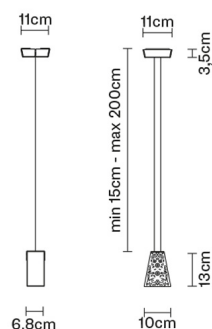

VICKY

D69A0100

Nicola Design

Description

Pendant lamp with crystal diffuser. Polished chrome-plated finishes.

Dimensions

Voltage

220-240V

Socket

1xG9

Light source and alternative bulbs

cod. A11004C20

G9 1x60W
HSGS

Energetic class D

Not included accessories

Bulb

Weight

Net: 1.85 kg
Gross: 1.97 kg

Packaging

Volume: 0.008 m³
Number of boxes: 1

Specs

EAC IP20

Material

Crystal glass - Metal