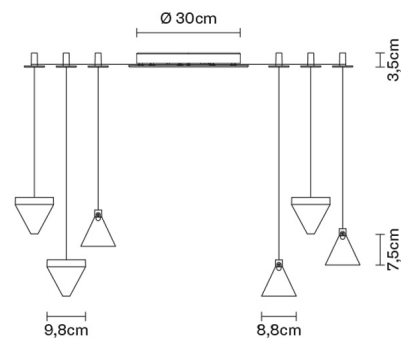

TRIPLA

F41G0376

Desall / Devis Busato & Giulia Ciccarese

Description

Wall/ceiling system with transparent crystal diffuser. Bronze painted aluminium structure.

Dimensions

Voltage

220V-240V

Weight

Net: 5.89 kg
Gross: 6.78 kg

Packaging

Volume: 0.044 m³
Number of boxes: 0

Specs

EAC IP40

Material

Crystal - Aluminium