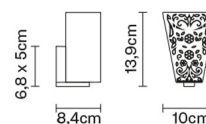

VICKY

D69D0100

Nicola Design

Description

Wall lamp with crystal diffuser. Polished chrome-plated finishes.

Dimensions

Voltage

220-240V

Weight

Net: 1.73 kg
Gross: 1.85 kg

Packaging

Volume: 0.008 m³
Number of boxes: 1

Specs

EAC IP20

Material

Crystal glass - Metal