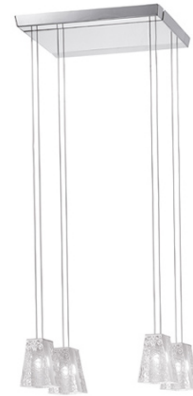

VICKY

D69A0700

Nicola Design

Description

Pendant lamp with crystal diffusers. Polished chrome-plated finishes.

Dimensions

Voltage

220-240V

Socket

4xG9

Light source and alternative bulbs

cod. A11004C20

G9 4x60W
HSGS

Energetic class D

Not included accessories

Bulb

Weight

Net: 9.07 kg
Gross: 10 kg

Packaging

Volume: 0.07 m³
Number of boxes: 1

Specs

EAC IP20

Material

Crystal glass - Metal

Available diffuser colours

Transparent

Available structure colours

Chrome

In the same family