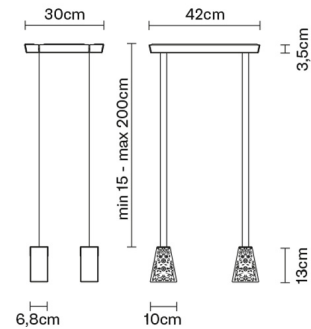

VICKY

D69A0700

Nicola Design

Description

Pendant lamp with crystal diffusers. Polished chrome-plated finishes.

Dimensions

Voltage

220-240V

Weight

Net: 9.07 kg
Gross: 10 kg

Packaging

Volume: 0.07 m³
Number of boxes: 1

Specs

EAC IP20

Material

Crystal glass - Metal