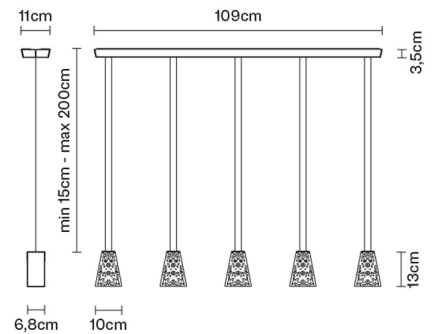

VICKY

**D69A0500**

Nicola Design

**Description**

Pendant lamp with crystal diffusers. Polished chrome-plated finishes.

**Dimensions**

**Voltage**

220-240V

**Weight**

Net: 10.48 kg  
Gross: 11.58 kg

**Packaging**

Volume: 0.098 m<sup>3</sup>  
Number of boxes: 1

**Specs**

**EAC** IP20

**Material**

Crystal glass - Metal