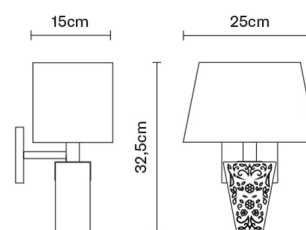

VICKY

D69D0302

Nicola Design

Description

Wall lamp with crystal diffusers and fabric lampshade. Polished chrome-plated finishes. Equipped with a double source of light.

Dimensions

Voltage

220-240V

Included accessories

Double switch

Not included accessories

Bulb

Weight

Net: 2.14 kg
Gross: 2.79 kg

Packaging

Volume: 0.035 m³
Number of boxes: 1