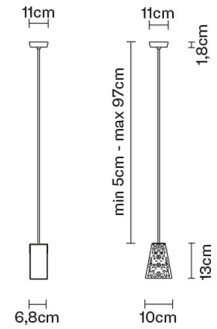

**VICKY**  
**D69A9900**

Nicola Design

**Description**

Pendant lamp with crystal diffuser. Polished chrome-plated finishes.

**Dimensions**

**Voltage**

220-240V

**Socket**

1xG9

**Light source and alternative bulbs**

cod. A11004G20

G9 1x60W  
HSGS

Energetic class D

**Not included accessories**

Bulb

**Weight**

Net: 2 kg  
Gross: 2.98 kg

**Packaging**

Volume: 0.035 m<sup>3</sup>  
Number of boxes: 1

**Specs**

**EAC** IP20

**Material**

Crystal glass - Metal

**Available diffuser colours**