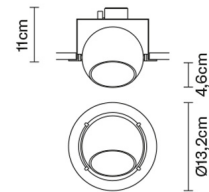

BELUGA COLOUR

D57F0103

Marc Sadler

Dimensions

Description

Downlight with adjustable varnished crystal red painted diffuser. Black painted metal structure with polished chrome-plated metal ring.

Voltage

220-240V

Bulb

Weight

Net: 1.07 kg
Gross: 1.19 kg

Packaging

Volume: 0.008 m³
Number of boxes: 1

Specs

IP20

TEMPERED GLASS

360° ADJUSTABLE SYSTEM

0.5m

In the same family