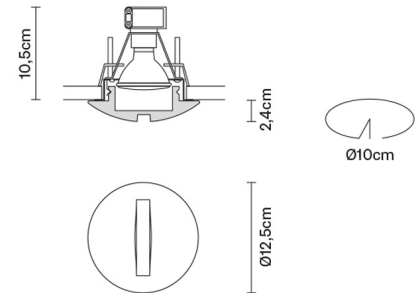

FARETTI

D27F0300

Pamio Design / Luca Scacchetti

Description

Downlight with transparent crystal diffuser.

Dimensions

Voltage

220-240V

Shivi

Tondo

Weight

Net: 0.76 kg
Gross: 0.88 kg

Packaging

Volume: 0.008 m³
Number of boxes: 1

Specs

IP20
IP44