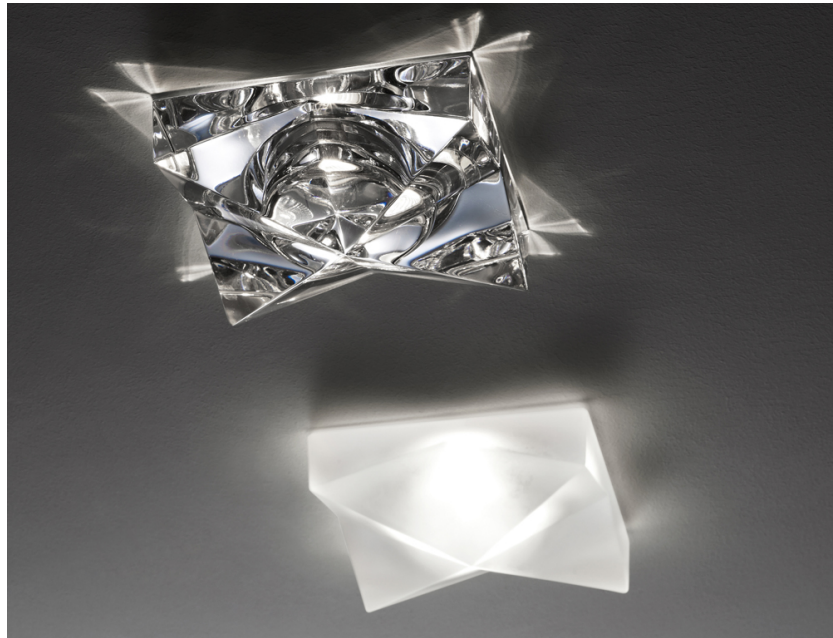

FARETTI

D27F2801

Pamio Design / Luca Scacchetti

Description

Downlight with satin crystal diffuser.

Dimensions

Voltage

220-240V

Socket

1xGU10

Material

Crystal glass

Light source and alternative bulbs

cod. A11102C20

cod. A11105C01

GU10 1x50W
HAGS/UB

GU10 1x7,2W

Energetic class D

Energetic class A+

Available diffuser colours

- Transparent
- White

Not included accessories

Bulb

In the same family