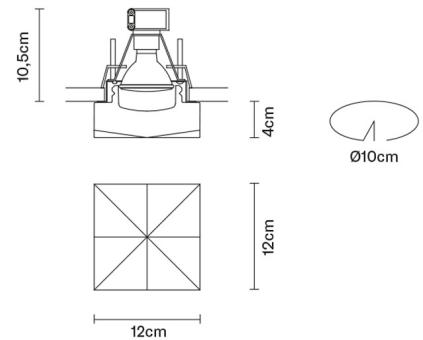

FARETTI

D27F2801

Pamio Design / Luca Scacchetti

Description

Downlight with satin crystal diffuser.

Dimensions

Voltage

220-240V

Shivi

Tondo

Weight

Net: 1.15 kg
Gross: 1.27 kg

Packaging

Volume: 0.008 m³
Number of boxes: 1

Specs

IP20
IP44