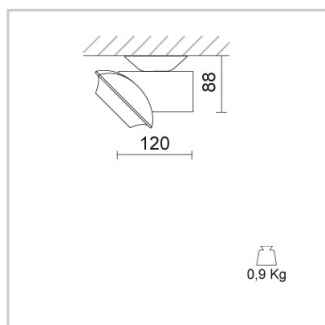

### Weight and Dimensions

Width (mm)	: 120
Height (mm)	: 88
Weight (Kg)	: 0.9

### Optical Specifications

Light distribution	: Symmetric
Light emission	: Direct
Light beam	: 30°
Horizontal orientation	: 350°
Vertical tilt	: 350°
Note	: 17°, 55° (mirror metallized), 70° (white) optics are available on demand. Honeycomb code 28-3959-30, clear tempered glass code 28-3958-58, pink tempered glass for food applications code 28-3958-32 to be used only together with snoot code 28-3957-30.