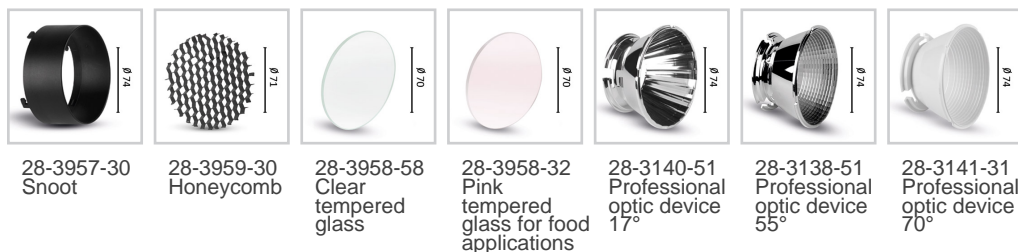

Accessories