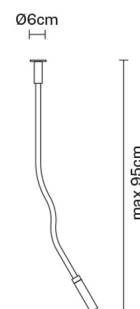

**SNAKE**

**D63G0143**

*Francesco Lucchese*

**Description**

Wall/ceiling lamp with pyrex diffuser. Polished chrome-plated metal structure. Flexible pipes covered by coloured silicon.

**Dimensions**

**Voltage**

220-240V

**Socket**

1xG9

**Light source and alternative bulbs**

cod. A11003C20

G9 1x48W  
HSGS

Energetic class D

**Not included accessories**

Bulb

**Weight**

Net: 1.21 kg  
Gross: 1.71 kg

**Packaging**

Volume: 0.01 m<sup>3</sup>  
Number of boxes: 1

**Specs**

**Material**

Pyrex® glass - Silicone - Metal