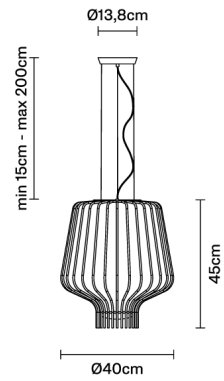

SAYA

**F47A1101**

Gio Minelli & Marco Fossati

**Description**

Pendant lamp with white blown glass diffuser with chrome-plated metal structure.

**Dimensions**

**Voltage**

220-240V

Energetic class A

**Not included accessories**

Bulb

**Weight**

Net: 0 kg  
Gross: 0 kg

**Packaging**

Volume: 0 m<sup>3</sup>  
Number of boxes:

**Specs**