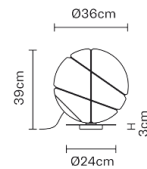

ARMILLA

F50B0101

Lorenzo Truant

Dimensions

Description

Table lamp with shiny white blow glass diffuser and burnished metal structure.

Voltage

220-240V