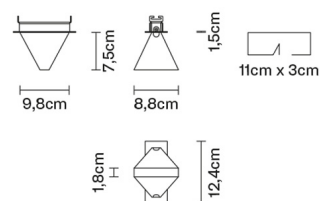

TRIPLA

F41F0121

Desall / Devis Busato & Giulia Ciccarese

Description

Downlight with crystal diffuser. Anthracite painted structure.

Dimensions

Voltage

220-240V

Pendant

Table

Wall

Ceiling

Weight

Net: 0.8 kg
Gross: 0.87 kg

Packaging

Volume: 0.004 m³
Number of boxes: 1

Specs

IP40
IP55