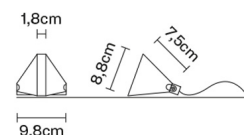

TRIPLA

F41B0111

Desall / Devis Busato & Giulia Ciccarese

Dimensions

Description

Table lamp with transparent crystal diffuser. Polished aluminium structure.

Voltage

220-240V

Pendant

Wall

Ceiling

Downlight

Weight

Net: 0.79 kg
Gross: 0.86 kg

Packaging

Volume: 0.004 m³
Number of boxes: 1