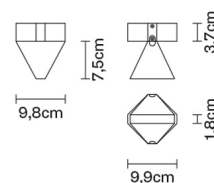

TRIPLA

F41E0121

Desall / Devis Busato & Giulia Ciccarese

Description

Ceiling lamp with transparent crystal glass diffuser. Anthracite painted aluminium structure.

Dimensions

Voltage

220-240V

Pendant

Table

Wall

Downlight

Weight

Net: 0.8 kg
Gross: 0.87 kg

Packaging

Volume: 0.004 m³
Number of boxes: 1