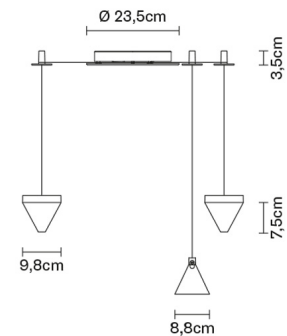

TRIPLA

F41G0111

Desall / Devis Busato & Giulia Ciccarese

Description

Wall/ceiling system with transparent crystal diffuser. Polished aluminium structure.

Dimensions

Voltage

220V-240V

Net: 3.1 kg
Gross: 3.78 kg

Packaging

Volume: 0.032 m³
Number of boxes: 0

Specs

EAC IP40

Material

Crystal - Aluminium

Available diffuser colours