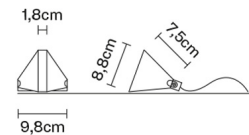

TRIPLA

F41B0121

Desall / Devis Busato & Giulia Ciccarese

Dimensions

Description

Table lamp with transparent crystal diffuser. Anthracite painted aluminium structure.

Voltage

220-240V