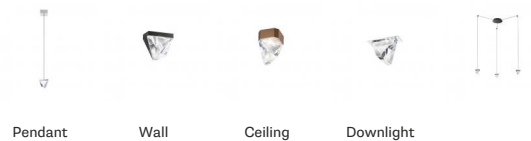

In the same family

Weight

Net: 0.79 kg
Gross: 0.86 kg

Packaging

Volume: 0.004 m³
Number of boxes: 1

Specs

ERC IP40