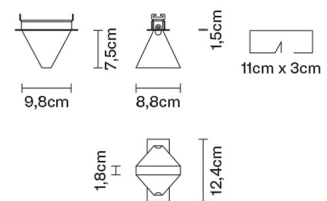

TRIPLA

F41F0111

Desall / Devis Busato & Giulia Ciccarese

Description

Downlight with crystal diffuser. Structure in polished aluminium.

Dimensions

Voltage

220-240V

Pendant

Table

Wall

Ceiling

Weight

Net: 0.8 kg
Gross: 0.87 kg

Packaging

Volume: 0.004 m³
Number of boxes: 1

Specs

IP40
IP55