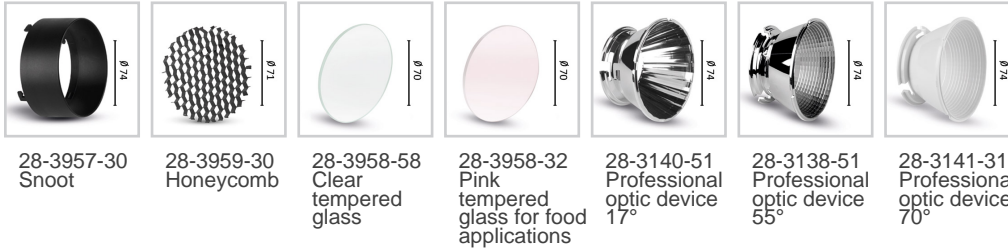

Product code	Colour
717-261-21	Mat white
717-261-52	Silver, on demand
717-261-16	Black

General Specifications

Product type	: Spotlights
Mounting type	: LKM 3-phase track
Description	: Minikyclos is a compact spotlight for electrified tracks, specially developed for high efficiency COB LED sources of the last generation. It is characterized by an innovative system of passive heat dissipation. Body in die-cast aluminium without visible screws, with a front part in clear polycarbonate, rear painted for a brighter finish.

Physical Specifications

Body	: Die-cast aluminium
Finishes	: Polyester painted
Reflector	: Mirror-metallized thermoplastic material
Thermal Dissipation	: Passive

Electrical Specifications

Glow wire (°C)	: 850
Driver	: Included
Driver mounting	: Integrated
Voltage (V)	: 230/240
Frequency (Hz)	: 50/60

Weight and Dimensions

Width (mm)	: 120
Height (mm)	: 88
Weight (Kg)	: 0.9

Optical Specifications

Light distribution	: Symmetric
Light emission	: Direct
Light beam	: 30°
Horizontal orientation	: 350°
Vertical tilt	: 350°
Note	: Honeycomb code 28-3959-30, pink tempered glass for food applications code 28-3958-58, closing screen cod. 28-3958-58 to be used only together with snoot code 28-3957-30. 17°, 55° (mirror metallized), 70° (white) optics are available on demand

Accessories

Lamps	Lamp categories	Lamp type	Lamp wattage (W)	Nominal lumens on thermal regime (lm)	Color rendering (CRI)
	LED	COB LED	26	3350	85

Photometrics

717-2	MINIKYCLOS LED 26W 3350 lm				R:100%	I.Max:2385 Cd/Klm				
Gamma Angles	H[m]	D[m]	Max lux	Med lux	Alpha=28°	H[m]	D[m]	Max lux	Med lux	Beta=28°
180°	1.00	0.52	7242	4403		1.00	0.52	7242	4403	
120°	2.00	1.03	1811	1101		2.00	1.03	1811	1101	
90°	3.00	1.55	805	489		3.00	1.55	805	489	
75°	4.00	2.07	453	275		4.00	2.07	453	275	
60°	5.00	2.58	290	176		5.00	2.58	290	176	
45°										
30°										