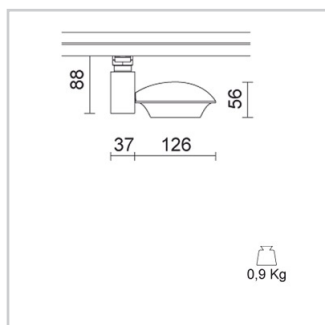

Physical Specifications

Body	: Die-cast aluminium
Finishes	: Polyester painted
Reflector	: Mirror-metallized thermoplastic material
Thermal Dissipation	: Passive

Electrical Specifications

Glow wire (°C)	: 850
Driver	: Included
Driver mounting	: Integrated
Voltage (V)	: 230/240
Frequency (Hz)	: 50/60

Weight and Dimensions

Width (mm)	: 120
Height (mm)	: 88
Weight (Kg)	: 0.9

Optical Specifications

Light distribution	: Symmetric
Light emission	: Direct
Light beam	: 30°
Horizontal orientation	: 350°
Vertical tilt	: 350°
Note	: Honeycomb code 28-3959-30, pink tempered glass for food applications code 28-3958-58, closing screen cod. 28-3958-58 to be used only together with snoot code 28-3957-30. 17°, 55° (mirror metallized), 70° (white) optics are available on demand