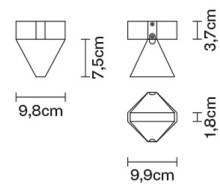

TRIPLA

F41E0111

Desall / Devis Busato & Giulia Ciccarese

Dimensions

Description

Ceiling lamp with transparent crystal glass diffuser. Polished aluminium structure.

Voltage

220-240V

Pendant

Table

Wall

Downlight

Weight

Net: 0.8 kg
Gross: 0.87 kg

Packaging

Volume: 0.004 m³
Number of boxes: 1