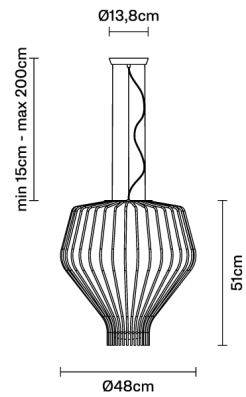

SAYA

F47A1501

Gio Minelli & Marco Fossati

Description

Pendant lamp with white blown glass diffuser with chrome-plated metal structure.

Dimensions

Voltage

220-240V

Energetic class A

Not included accessories

Bulb

Weight

Net: 0 kg
Gross: 0 kg

Packaging

Volume: 0 m³
Number of boxes:

Specs

IP20

Material

Glass - Metal

Available diffuser colours

- Transparent
- White

Available structure colours

- Rust
- Chrome
- Gold

In the same family