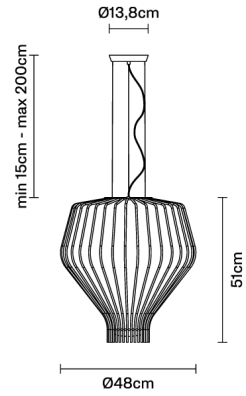

SAYA

**F47A2301**

Gio Minelli & Marco Fossati

**Description**

Pendant lamp with white blown glass diffuser with gold-plated metal structure.

**Dimensions**

**Voltage**

220-240V

**Socket**

1xE27

**Light source and alternative bulbs**

cod. A10208C12

cod. A10218C10

E27 1x150W  
HSGST

E27 1x30W  
FBT

Energetic class D

Energetic class A

**Not included accessories**

Bulb

**Weight**

Net: 0 kg  
Gross: 0 kg

**Packaging**

Volume: 0 m<sup>3</sup>  
Number of boxes:

**Specs**

IP20

**Material**

Glass - Metal

**Available diffuser colours**

- Transparent
- White

**Available structure colours**

- Rust
- Chrome
- Gold

**In the same family**