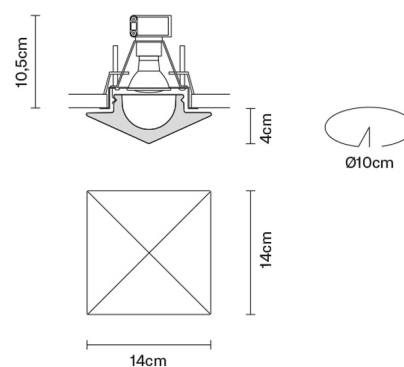

FARETTI

D27F0701

Pamio Design / Luca Scacchetti

Description

Downlight with satin crystal diffuser.

Dimensions

Voltage

220-240V

Net: 1.06 kg
Gross: 1.18 kg

Packaging

Volume: 0.008 m³
Number of boxes: 1

Specs

IP20
IP44

In the same family

Blow

Cindy