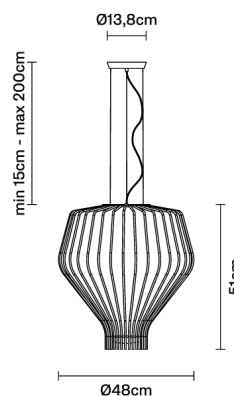

SAYA

F47A1500

Gio Minelli & Marco Fossati

Description

Pendant lamp with transparent blown glass diffuser with chrome-plated metal structure.

Dimensions

Voltage

220-240V

Energetic class A

Not included accessories

Bulb

Weight

Net: 0 kg
Gross: 0 kg

Packaging

Volume: 0 m³
Number of boxes:

Specs

IP20

Material

Glass - Metal

Available diffuser colours

- Transparent
- White

Available structure colours

- Rust
- Chrome
- Gold

In the same family