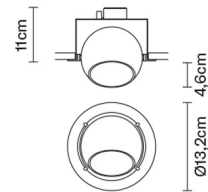

BELUGA COLOUR

D57F0131

Marc Sadler

Description

Downlight with adjustable varnished crystal blue painted diffuser. Black painted metal structure with polished chrome-plated metal ring.

Dimensions

Voltage

220-240V

Bulb

Weight

Net: 1.07 kg
Gross: 1.19 kg

Packaging

Volume: 0.008 m³
Number of boxes: 1

Specs

IP20

TEMPERED GLASS

360° ADJUSTABLE SYSTEM

0.5m

In the same family