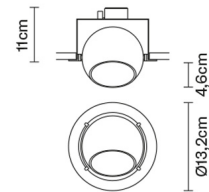

**BELUGA COLOUR**

**D57F0104**

Marc Sadler

**Dimensions**

**Description**

Downlight with adjustable varnished crystal yellow painted diffuser. Black painted metal structure with polished chrome-plated metal ring.

- Chrome

**Not included accessories**

Bulb

**Weight**

Net: 1.07 kg  
Gross: 1.19 kg

**Packaging**

Volume: 0.008 m<sup>3</sup>  
Number of boxes: 1

**Specs**

IP20

TEMPERED GLASS

360° ADJUSTABLE SYSTEM

0.5m

**In the same family**