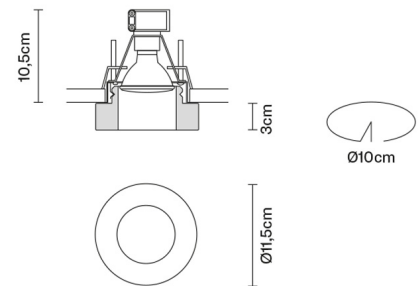

FARETTI

D27F1300

Pamio Design / Luca Scacchetti

Description

Downlight with transparent crystal diffuser.

Dimensions

Voltage

220-240V

Shivi

Tondo

Weight

Net: 0.84 kg
Gross: 0.96 kg

Packaging

Volume: 0.008 m³
Number of boxes: 1

Specs

IP20