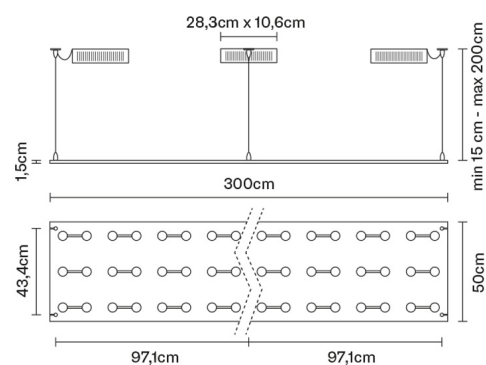

#### Description

Pendant lamp with extra clear tempered flat glass, with a thickness of 15 mm, milled for the 12V circuit housing.

#### Dimensions