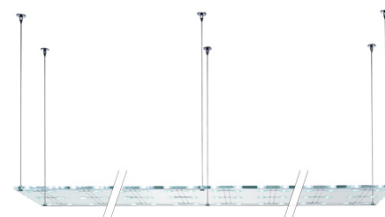

#### Description

Pendant lamp with extra clear tempered flat glass, with a thickness of 15 mm, milled for the 12V circuit housing.