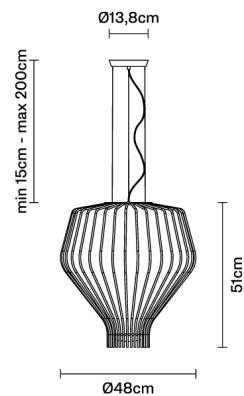

SAYA

F47A1301

Gio Minelli & Marco Fossati

Description

Pendant lamp with white blown glass diffuser with rust-plated metal structure.

Dimensions

Voltage

220-240V

Energetic class A

Not included accessories

Bulb

Weight

Net: 0 kg
Gross: 0 kg

Packaging

Volume: 0 m³
Number of boxes:

Specs

IP20

Material

Glass - Metal

Available diffuser colours

- Transparent
- White

Available structure colours

- Rust
- Chrome
- Gold

In the same family