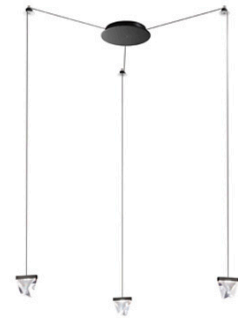

#### Description

Wall/ceiling system with transparent crystal diffuser. Anthracite painted aluminium structure.