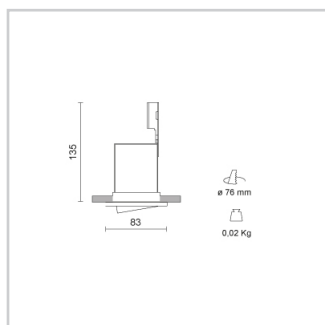

DECO TILTABLE 2058

Product code	Color
2058-10-31	White
2058-10-18	Nickel

General Specifications

Product type	: Downlights
Mounting type	: Ceiling - recessed
Indoor/outdoor lights	: Indoor
Applications	: Windows

Lighting specifications

Lamp description	: IPAR16 50W GU10 / LED

Physical Specifications

Packing quantity	: 12
Body	: Aluminium
Finishes	: Epoxy-polyester painted
Ring	: Aluminium

Weight and Dimensions

Shape	: Round
External diameter (mm)	: 83
Cutout shape	: Round
Cutout Diameter (mm)	: 76
Recessed depth (mm)	: 135
Weight (Kg)	: 0.2

Optical Specifications

Aiming	: Adjustable
Light distribution	: Symmetric
Light emission	: Direct