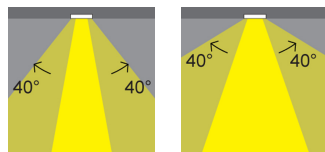

Electrical Specifications

Glow wire (°C)	: 850
Driver	: Separate item
Driver mounting	: Remote

Weight and Dimensions

Shape	: Round
External diameter (mm)	: 168
False ceiling thickness (mm)	: 1-30
Height (mm)	: 115
Cutout shape	: Round
Cutout Diameter (mm)	: 155
Recessed depth (mm)	: 180
Weight (Kg)	: 2

Optical Specifications

Aiming	: Adjustable
Light distribution	: Symmetric
Light emission	: Direct
Light beam	: 25°
Horizontal orientation	: +/- 40°
Note	: 25°, 60° (mirror metallized), 70° (white) optics are available on demand.