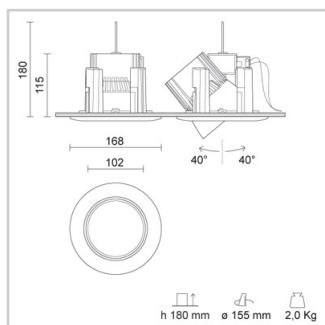

Physical Specifications

Body	: Die-cast aluminium
Finishes	: Polyester painted
Reflector	: Mirror-metallized thermoplastic material
Closing Screen	: Clear polycarbonate
Thermal Dissipation	: Passive
Ring	: Die-cast aluminium

Electrical Specifications

Glow wire (°C)	: 850
Driver	: Separate item
Driver mounting	: Remote

Weight and Dimensions

Shape	: Round
External diameter (mm)	: 168
False ceiling thickness (mm)	: 1-30
Height (mm)	: 115
Cutout shape	: Round
Cutout Diameter (mm)	: 155
Recessed depth (mm)	: 180
Weight (Kg)	: 2

Optical Specifications

Aiming	: Adjustable
Light distribution	: Symmetric
Light emission	: Direct
Light beam	: 25°
Horizontal orientation	: +/- 40°
Note	: 25°, 60° (mirror metallized), 70° (white) optics are available on demand.