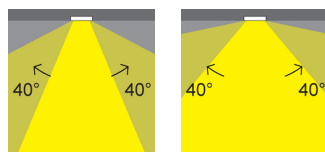

Indoor/outdoor lights	: Indoor
Applications	: Retail ,Shopping centres

Lighting specifications

Average lamp life (h)	: L80B10 50.000
Lamp description	: LED 5400lm 36W 4000K
Nominal lumens on thermal regime	: 5400
Efficiency L.O.R. (%)	: 85,9
Delivered lumens (lm)	: 4639
Lamp wattage (W)	: 36
Color temperature (K)	: 4000

Electrical Specifications

Glow wire (°C)	: 850
Driver	: Separate item
Driver mounting	: Remote

Weight and Dimensions

Shape	: Round
External diameter (mm)	: 168
False ceiling thickness (mm)	: 1-30
Height (mm)	: 115
Cutout shape	: Round
Cutout Diameter (mm)	: 155
Recessed depth (mm)	: 180
Weight (Kg)	: 2

Optical Specifications

Aiming	: Adjustable
Light distribution	: Symmetric
Light emission	: Direct
Light beam	: 25°
Horizontal orientation	: +/- 40°
Note	: 25°, 60° (mirror metallized), 70° (white) optics are available on demand.